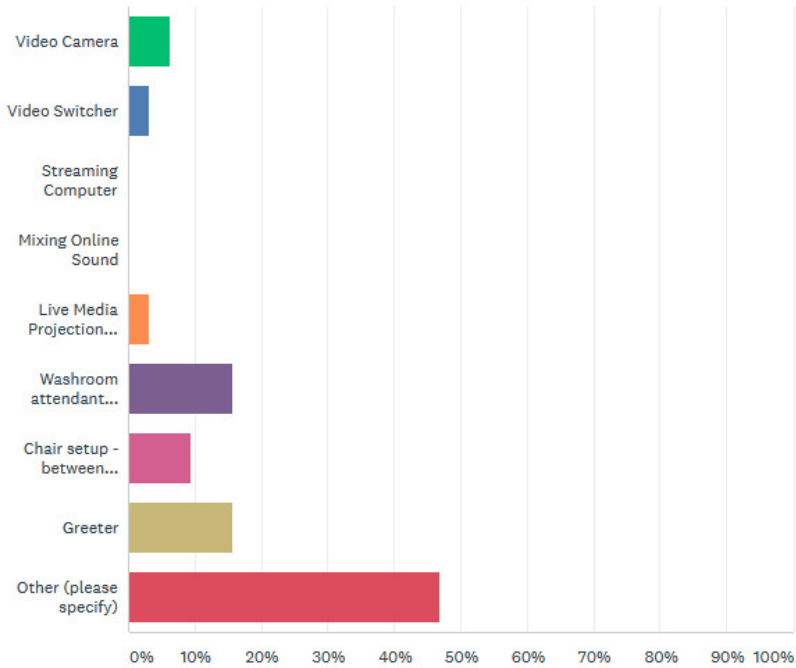

Which of the following would you prefer to participate in on Sunday morning when we restart?

Answered: 45 Skipped: 3

	1ST CHOICE	2ND CHOICE	3RD CHOICE	4TH CHOICE	TOTAL	WEIGHTED AVERAGE
Live On-Site Service	60.53% 23	23.68% 9	13.16% 5	2.63% 1	38	1.58
Participating with the streaming service in a small group	9.68% 3	35.48% 11	54.84% 17	0.00% 0	31	2.45
Watching the Service at home	46.51% 20	37.21% 16	13.95% 6	2.33% 1	43	1.72
Other	0.00% 0	10.00% 1	0.00% 0	90.00% 9	10	3.80

Comments (6)

Mark each of the following with which you would be willing to help:

Answered: 32 Skipped: 16

ANSWER CHOICES	RESPONSES	
▼ Video Camera	6.25%	2
▼ Video Switcher	3.13%	1
▼ Streaming Computer	0.00%	0
▼ Mixing Online Sound	0.00%	0
▼ Live Media Projection (song lyrics, videos, etc. - Media Shout)	3.13%	1
▼ Washroom attendant (sanitize washrooms between use)	15.63%	5
▼ Chair setup - between services (max 50 chairs)	9.38%	3
▼ Greeter	15.63%	5
▼ Other (please specify)	Responses 46.88%	15
TOTAL		32