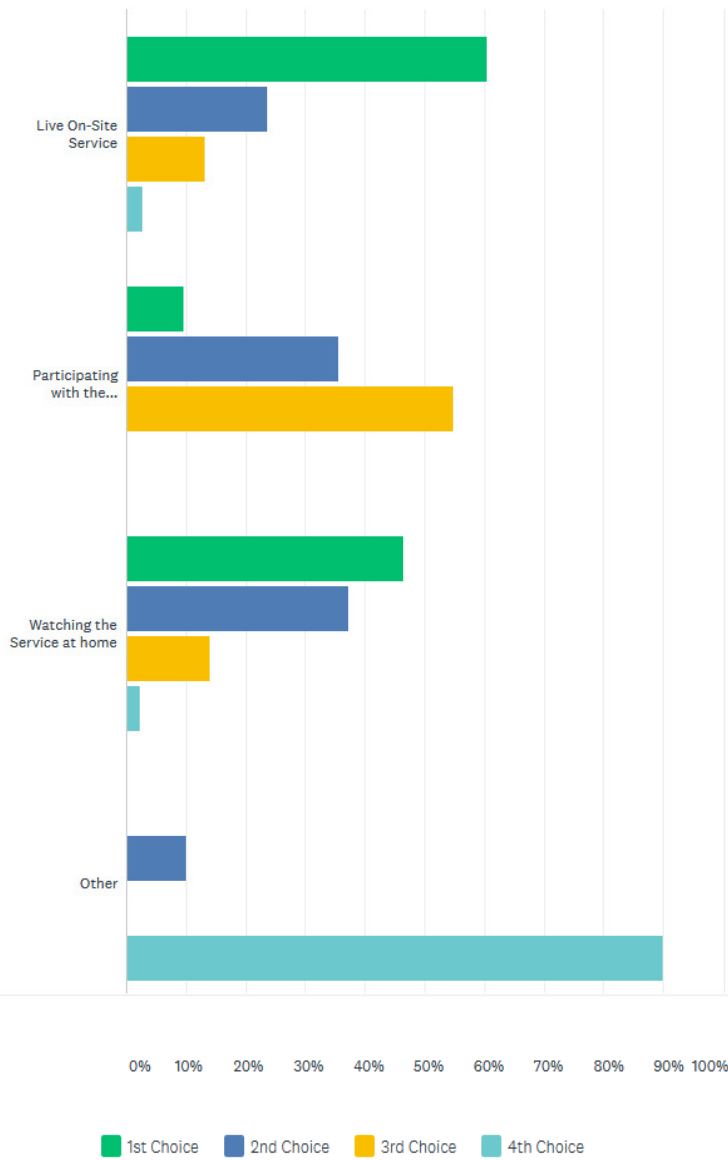

Which of the following would you prefer to participate in on Sunday morning when we restart?

Answered: 45 Skipped: 3

	1ST CHOICE	2ND CHOICE	3RD CHOICE	4TH CHOICE	TOTAL	WEIGHTED AVERAGE
Live On-Site Service	60.53% 23	23.68% 9	13.16% 5	2.63% 1	38	1.58
Participating with the streaming service in a small group	9.68% 3	35.48% 11	54.84% 17	0.00% 0	31	2.45
Watching the Service at home	46.51% 20	37.21% 16	13.95% 6	2.33% 1	43	1.72
Other	0.00% 0	10.00% 1	0.00% 0	90.00% 9	10	3.80

Comments (6)