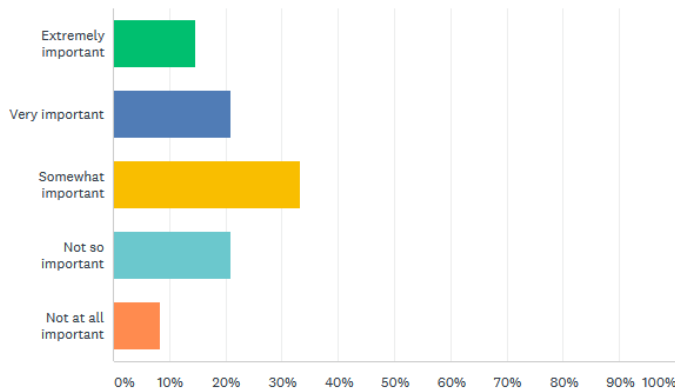

Q1

Customize Save as

How important is it to you that Broadview Church restart Sunday Services as soon as possible?

Answered: 48 Skipped: 0

ANSWER CHOICES	RESPONSES
Extremely important	14.58% 7
Very important	20.83% 10
Somewhat important	33.33% 16
Not so important	20.83% 10
Not at all important	8.33% 4
TOTAL	48

Comments (13)

Q2

Customize Save as

How likely are you to come out on Sunday morning as soon as services resume? (with no more than 50 people at one time)

Answered: 47 Skipped: 1

ANSWER CHOICES	RESPONSES
Very likely	17.02% 8
Likely	23.40% 11
Neither likely nor unlikely	21.28% 10
Unlikely	21.28% 10
Very unlikely	17.02% 8
TOTAL	47