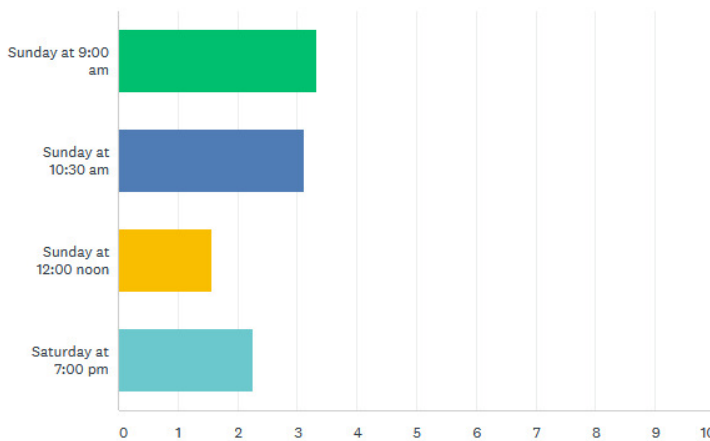

ANSWER CHOICES	RESPONSES
Yes	39.58% 19
Maybe	22.92% 11
No	37.50% 18
Total Respondents: 48	

Comments (7)

Q4

Customize Save as

If we should have multiple services (of up to 50 people in each), which service would you prefer to attend?

Answered: 42 Skipped: 6

	1	2	3	4	TOTAL	SCORE
Sunday at 9:00 am	52.94% 18	32.35% 11	8.82% 3	5.88% 2	34	3.32
Sunday at 10:30 am	40.00% 14	37.14% 13	17.14% 6	5.71% 2	35	3.11
Sunday at 12:00 noon	0.00% 0	8.00% 2	40.00% 10	52.00% 13	25	1.56
Saturday at 7:00 pm	18.52% 5	22.22% 6	25.93% 7	33.33% 9	27	2.26