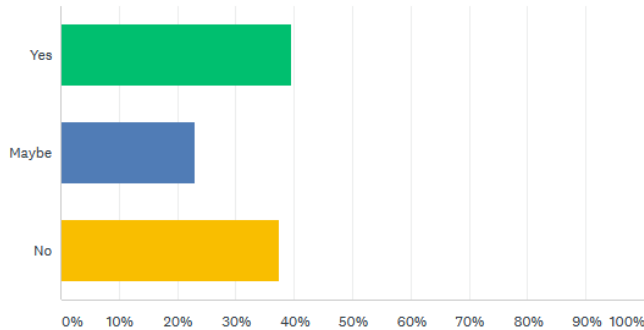

Comments (13)

Q2

Customize Save as

How likely are you to come out on Sunday morning as soon as services resume? (with no more than 50 people at one time)

Answered: 47 Skipped: 1

ANSWER CHOICES	RESPONSES
Very likely	17.02% 8
Likely	23.40% 11
Neither likely nor unlikely	21.28% 10
Unlikely	21.28% 10
Very unlikely	17.02% 8
TOTAL	47

Comments (13)

Q3

Customize Save as

Would you be interested in attending a Sunday Service in the Chapel if we used it as an "overflow" should we have more than 50 people turn up for a given service?

Answered: 48 Skipped: 0