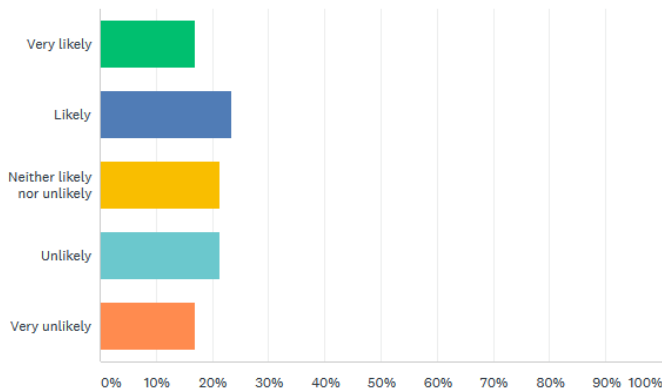

Q1

Customize Save as

How important is it to you that Broadview Church restart Sunday Services as soon as possible?

Answered: 48 Skipped: 0

ANSWER CHOICES	RESPONSES
Extremely important	14.58% 7
Very important	20.83% 10
Somewhat important	33.33% 16
Not so important	20.83% 10
Not at all important	8.33% 4
TOTAL	48

Comments (13)

Q2

Customize Save as

How likely are you to come out on Sunday morning as soon as services resume? (with no more than 50 people at one time)

Answered: 47 Skipped: 1

ANSWER CHOICES	RESPONSES
Very likely	17.02% 8
Likely	23.40% 11
Neither likely nor unlikely	21.28% 10
Unlikely	21.28% 10
Very unlikely	17.02% 8
TOTAL	47